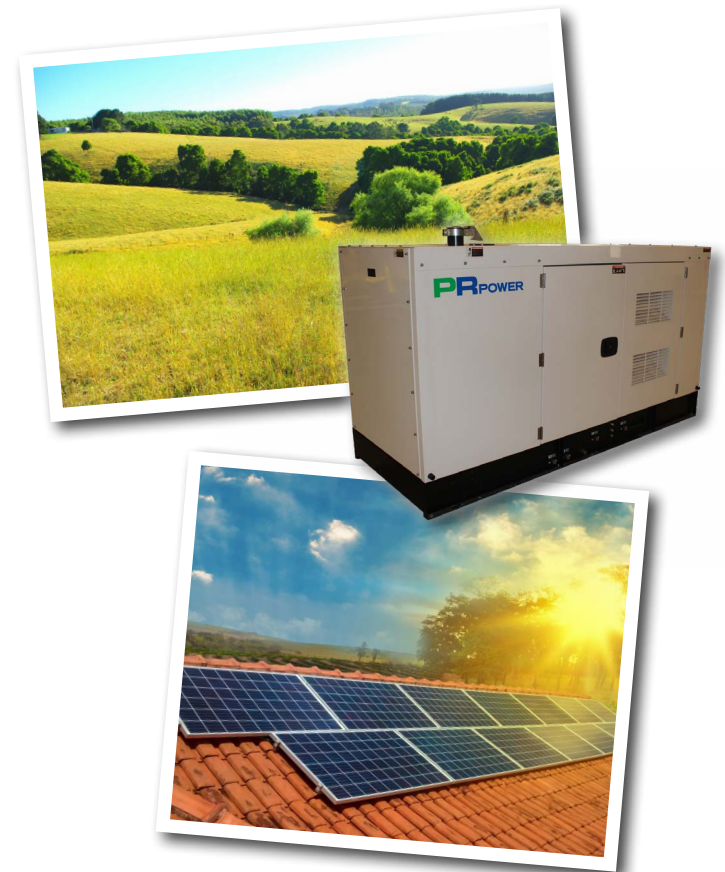

PRPOWER 1300 399 499 sales@prpower.com www.prpower.com